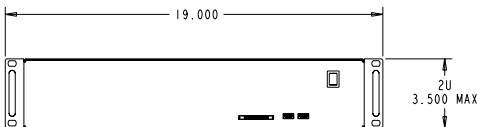

CodaOctopus COLMEK

Product Images

CodaOctopus COLMEK

2001 S 3480 W • Salt Lake City, Utah 84104 USA • Phone: 801-973-9136 • Fax: 801-973-9285

E-mail: info@colmek.com • Website: www.colmek.com

© 2008 Colmek Systems Engineering. All Rights Reserved. Colmek reserves the right to make changes in its products and specifications at anytime without notice. All trademarks indicated as such herein are trademarks of Colmek Systems Engineering. All other products and service names are the property of their respective owners. • Reg. U.S. and Tm. Off.